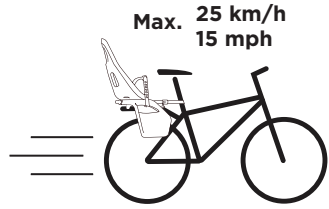

9-72 M
9-22 kg
20-48,5 lbs

Carbon Fiber Frame

For mounting the Thule Yepp Maxi Adapter EasyFit and Thule Yepp Maxi EasyFit Carrier XL