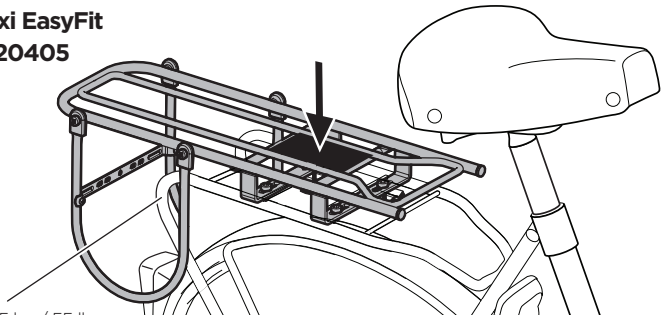

EN 14344

9-72 M
9-22 kg
20-48,5 lbs

Carbon Fiber Frame

For mounting the Thule Yepp Maxi Adapter EasyFit and Thule Yepp Maxi EasyFit Carrier XL

1

Luggage carrier with EasyFit frame

Min. load capacity: 25 kg / 55 lbs
Must comply to ISO11243

Thule Yepp Maxi EasyFit Adapter: 12020409

Min. load capacity: 25 kg / 55 lbs
Must comply to ISO11243

Thule Yepp Maxi EasyFit Carrier XL: 12020405

Min. load capacity: 25 kg / 55 lbs
Must comply to ISO11243