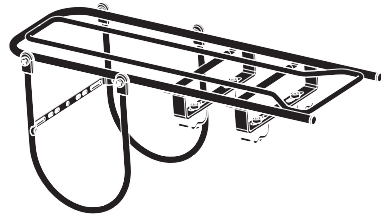

Thule Yepp Maxi EasyFit Adapter 12020409

Thule Yepp Maxi EasyFit Carrier XL 12020405

Thule Yepp Maxi Rain Cover 12020962

Thule Yepp Delight no.2 12020917