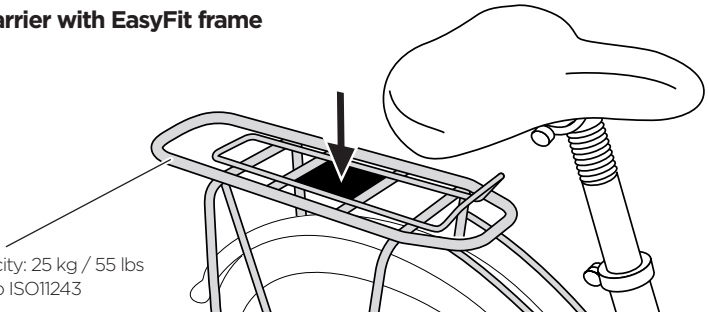

EN 14344

9-72 M
9-22 kg
20-48,5 lbs

Carbon Fiber Frame

For mounting the Thule Yepp Maxi Adapter EasyFit and Thule Yepp Maxi EasyFit Carrier XL

1

Luggage carrier with EasyFit frame

Min. load capacity: 25 kg / 55 lbs
Must comply to ISO11243

Thule Yepp Maxi EasyFit Adapter: 12020409

Min. load capacity: 25 kg / 55 lbs
Must comply to ISO11243

Thule Yepp Maxi EasyFit Carrier XL: 12020405

Min. load capacity: 25 kg / 55 lbs
Must comply to ISO11243