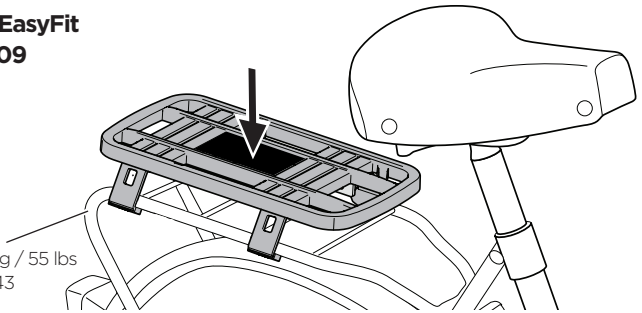

EN 14344

9-72 M
9-22 kg
20-48,5 lbs

Carbon Fiber Frame

For mounting the Thule Yepp Maxi Adapter EasyFit and Thule Yepp Maxi EasyFit Carrier XL

1

Luggage carrier with EasyFit frame

Min. load capacity: 25 kg / 55 lbs
Must comply to ISO11243

Thule Yepp Maxi EasyFit Adapter: 12020409

Min. load capacity: 25 kg / 55 lbs
Must comply to ISO11243

Thule Yepp Maxi EasyFit Carrier XL: 12020405

Min. load capacity: 25 kg / 55 lbs
Must comply to ISO11243